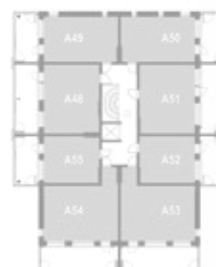

4. krs

5. krs

6. krs

7. krs

8. krs

9. krs

KOLMIO 72,0 m²

AS OY TURUN TEHTAANPIHAN RUNAR | KETARANTIE 27 | 20100 TURKU